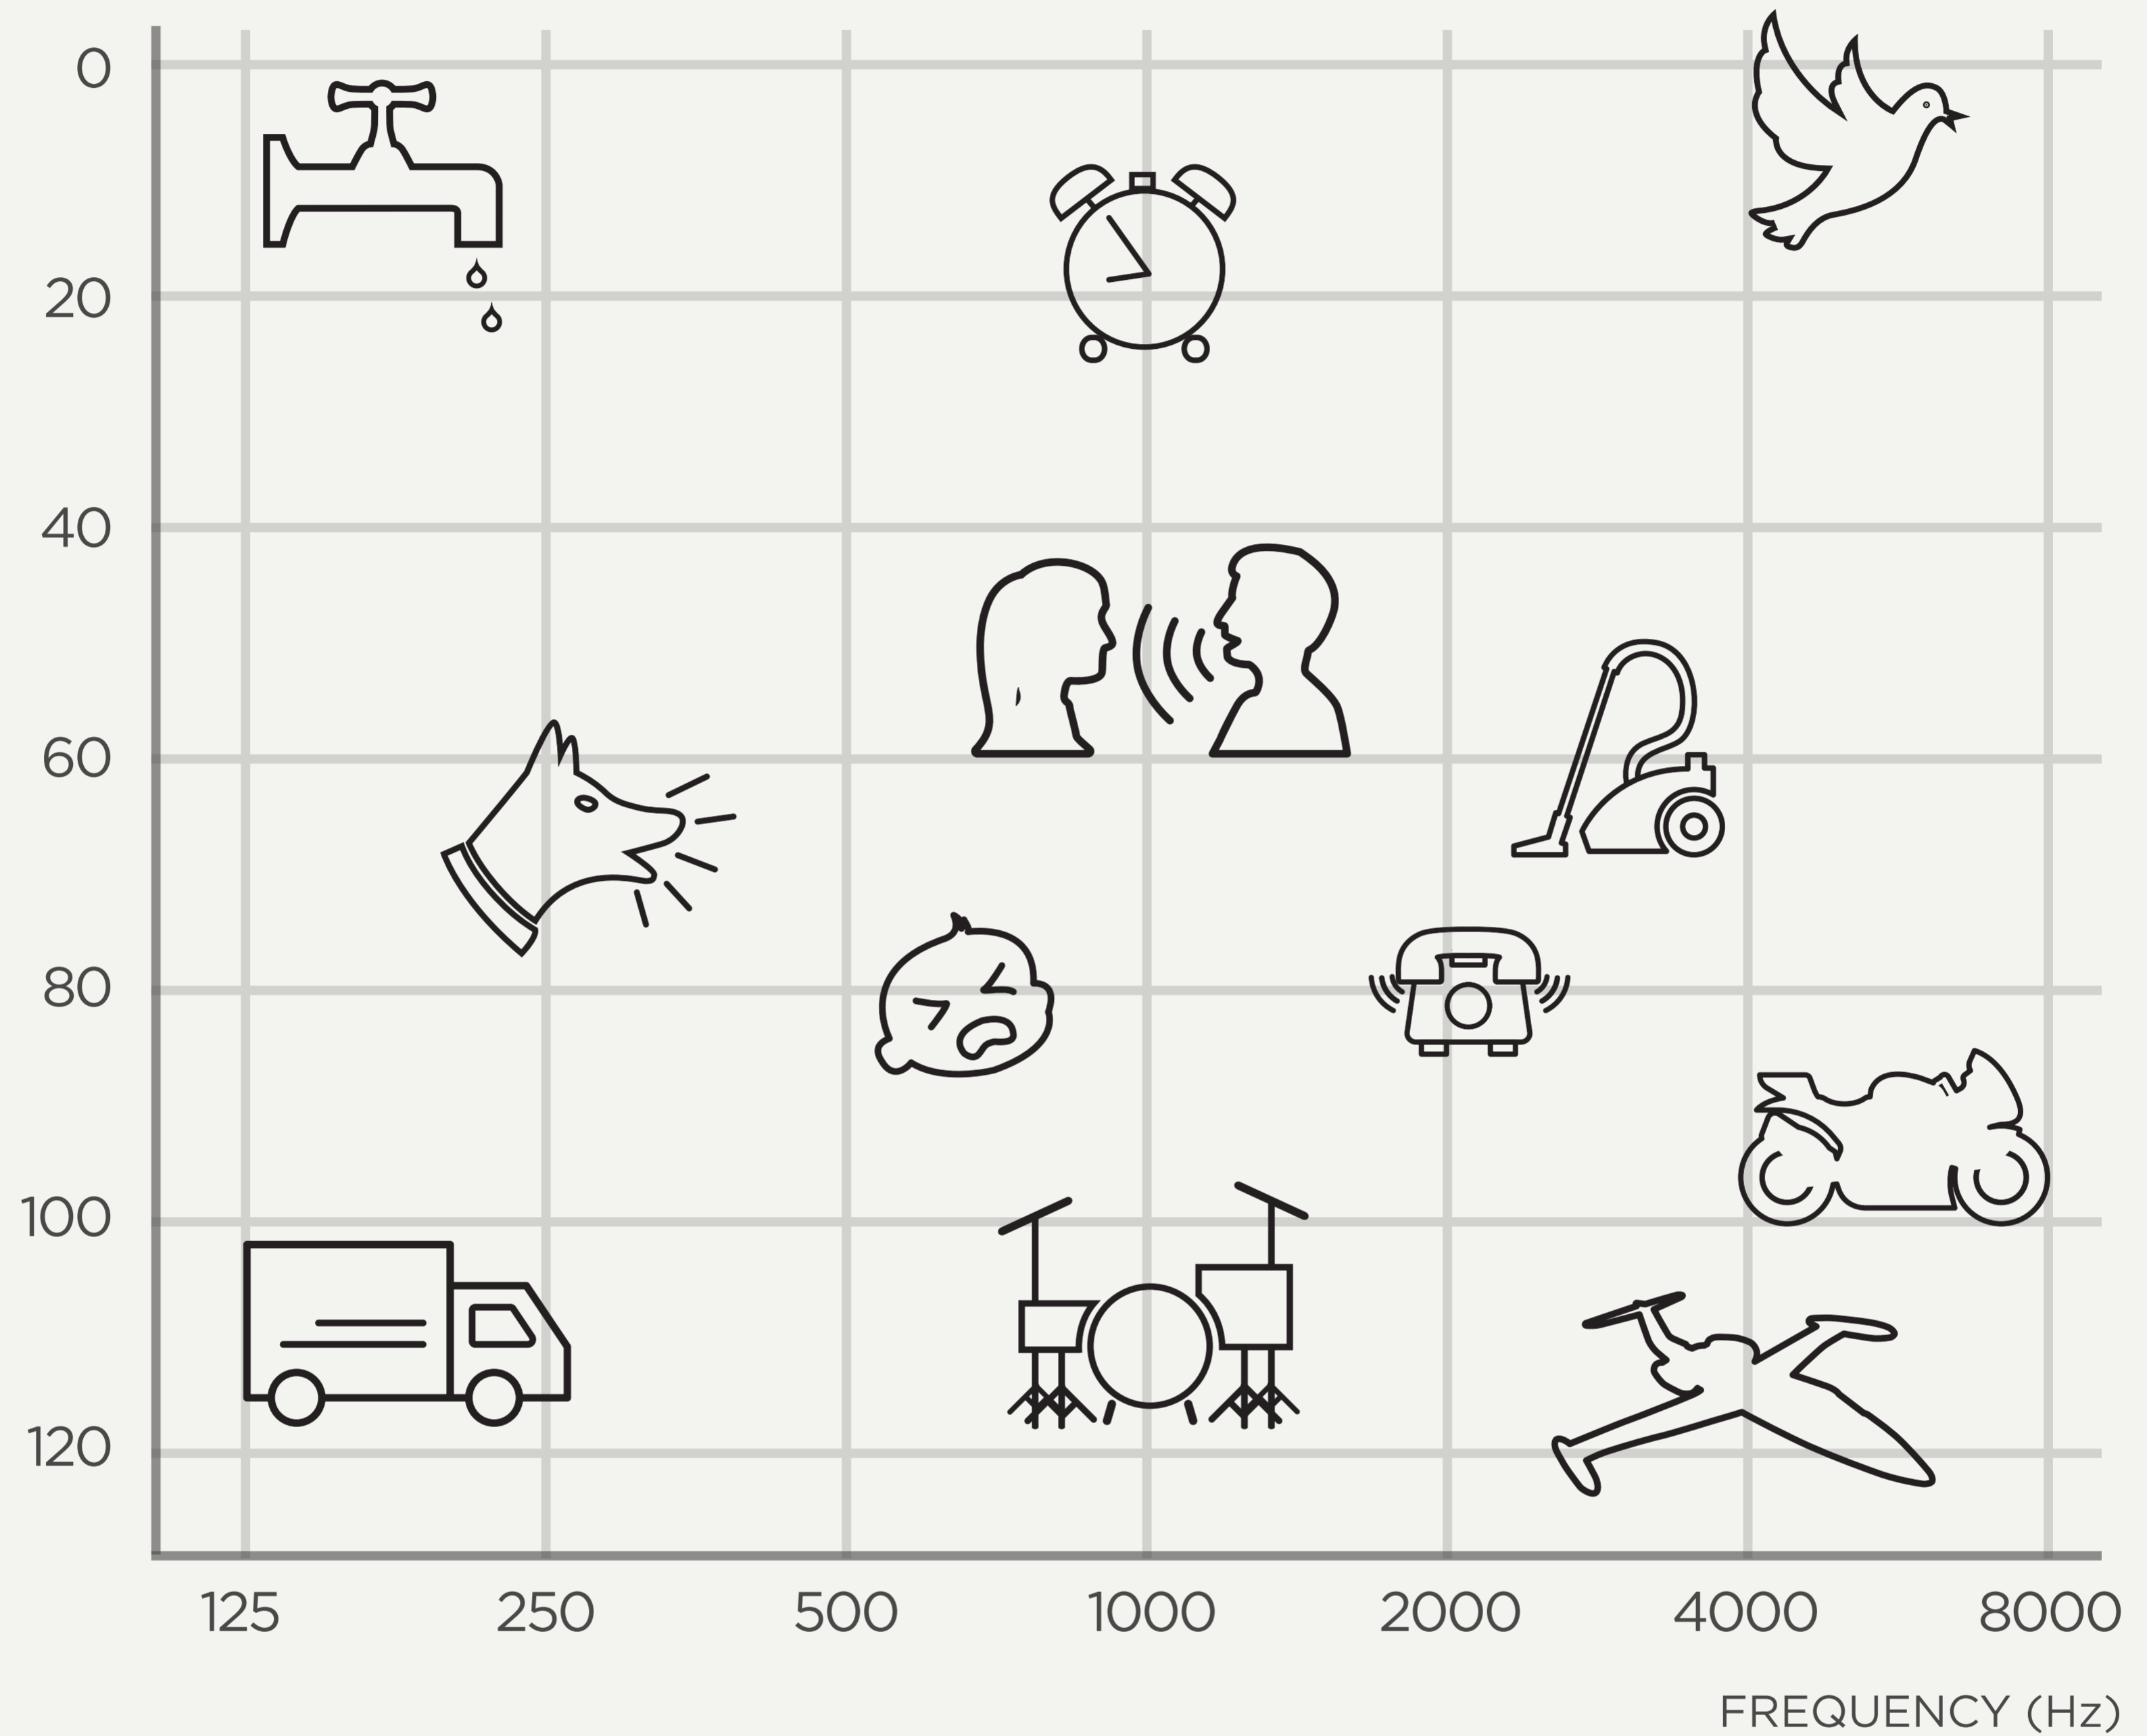

# THE HUMAN HEARING RANGE

HEARING LEVEL (dB HL)

A GUIDE TO WHAT YOU CAN HEAR

**WIDEX**

SOUND LIKE NO OTHER