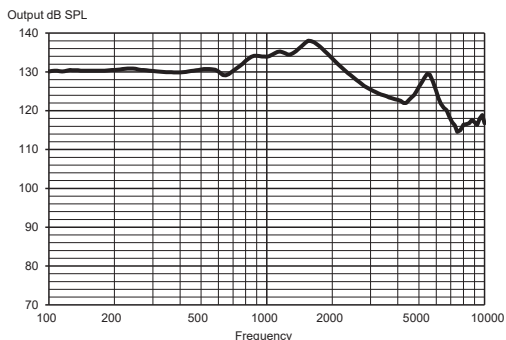

MAXIMUM OUTPUT - EAR SIMULATOR