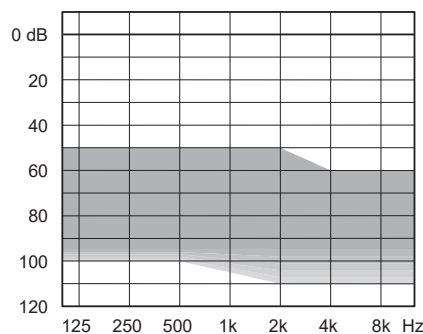

WIDEX MOMENT™ MINI RIC RECHARGEABLE WITH V.2 RIC HP-RECEIVER

The WIDEX mRIC R D is part of the WIDEX MOMENT™ family. Built around the WIDEX MOMENT™ platform to deliver better sound via TruAcoustics™ and the revolutionary Widex PureSound™ paradigm and all on a brand-new chip with greater connectivity.

Fitting mRIC is easier than ever before, thanks to TruAcoustics™ giving a more powerful personalised sound.

The mRIC is powered by a built-in lithium-ion battery and charged wirelessly by a matching table charger.

WIDEX is offering a brand new design and hearing aid form factor in one-tone colours. App support is offered via the direct bluetooth connection to iOS, which also enables connection to TV PLAY.

- Direct mobile wireless connectivity (2.4 GHz)
- Compatible with the DEX assistive listening devices
- 4 performance levels: 440/330/220/110
- Uses V.2 Easyware HP-receiver
- Works with a physically smaller and more powerful receiver that covers a larger fitting range
- Powered by a lithium-ion rechargeable battery
- Hearing loss up to severe-to-profound
- Protection class IP68

SUGGESTED FITTING RANGE

STANDARD TECHNOLOGY

- WIDEX MOMENT™ platform with Personal Gain Integrator and ZeroDelay™ Technology
- Widex PureSound™ – new paradigm in sound processing
- TruAcoustics™ for improved sound and fitting

KEY FEATURES	440	330	220	110
Performance	*****	*****	****	**
Processing and fine-tuning channels	15	12	10	6
Widex PureSound™ with ZeroDelay™ Technology	•	•	•	•
TruAcoustics™ with Personal Gain Integrator	•	•	•	•

CONNECTIVITY

2.4 GHz control (Android and iOS)	•	•	•	•
2.4 GHz audio streaming (iOS)*	•	•	•	•
WidexLink to DEX assistive listening devices**	•	•	•	•

APPS FOR iOS AND ANDROID

MOMENT App with SoundSense Learn	•	•	•	
MOMENT App	•	•	•	•
TONELINK App	•	•	•	•
COM-DEX App	•	•	•	•

FEATURES

Adaptation manager	•	•	•	•
Fluid Sound Analyser (sound classes)	11 (IE)	7 (IE)	4	3
Programs	5	4	3	3
Smartwind Manager	•			
High-frequency boost	•			
Speech Enhancer RT	RT/IE	IE		
Digital Pinna	•	•		
HD Locator	•	•	•	
TruSound Softener	•	•	•	
SoundSense Adapt	•	•	•	
Preference Control	•	•	•	•
Programmable Push Button***	•	•	•	•
Soft-level noise reduction	•	•	•	•
Noise Reduction	•	•	•	•
ZEN IE	•	•	•	•
Audibility Extender	•	•	•	•

*Ready for direct Android streaming. **Also includes DEX assistive listening devices: TV-DEX, COM-DEX, RC-DEX, FM+DEX, TV-PLAY. ***Programmable: As a program button and an on/off switch, As a sound adjustment button and an on/off switch, As a dedicated on/off switch.

For information regarding which devices WIDEX MOMENT, direct streaming, is compatible with, please go to: global.widex.com/compatibility