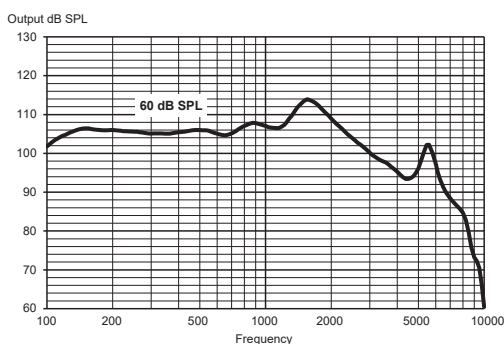

For information regarding which devices WIDEX MOMENT, direct streaming, is compatible with, please go to: global.widex.com/compatibility

MAXIMUM OUTPUT - EAR SIMULATOR

MAXIMUM OUTPUT - 2CC COUPLER

OUTPUT - EAR SIMULATOR

OUTPUT - 2CC COUPLER

Technical data:

Typical data obtained through standard pure tone measurements. Hearing aid set to Compass Reference Test Gain, unless stated otherwise. Measured using a standard ITE coupler without wax guard. For further information, please contact Widex at global.widex.com.