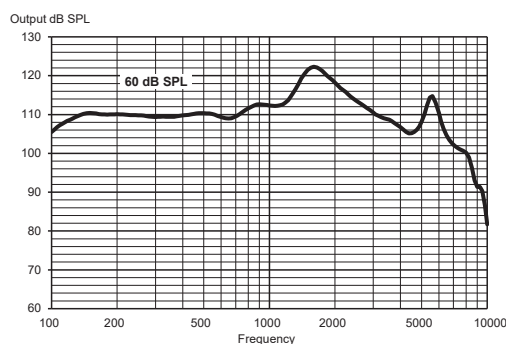

For information regarding which devices WIDEX MOMENT, direct streaming, is compatible with, please go to: global.widex.com/compatibility

MAXIMUM OUTPUT - EAR SIMULATOR

MAXIMUM OUTPUT - 2CC COUPLER

OUTPUT - EAR SIMULATOR

OUTPUT - 2CC COUPLER

Technical data:

Typical data obtained through standard pure tone measurements. Hearing aid set to Compass Reference Test Gain, unless stated otherwise. Measured using a standard ITE coupler without wax guard. For further information, please contact Widex at global.widex.com.