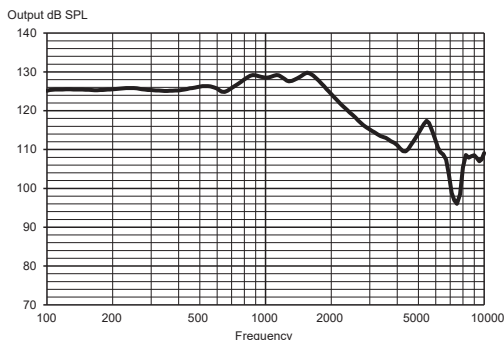

MAXIMUM OUTPUT - 2CC COUPLER